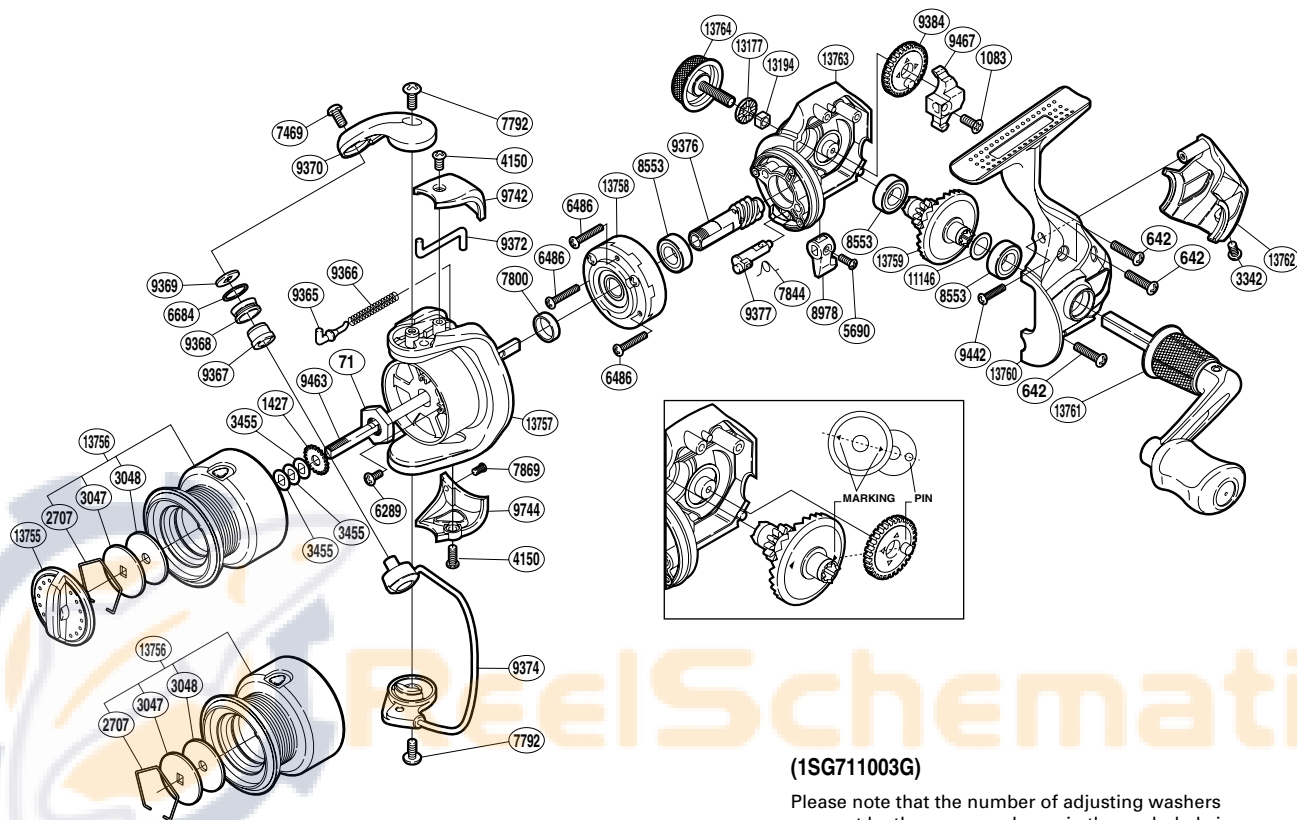

SHIMANO

NEXAVE

NEX-1000FC

(1SG711003G)

Please note that the number of adjusting washers may not be the same as shown in the exploded views. (Adjustment will vary with each individual product.)

Part No.	Description	Part No.	Description	Part No.	Description
RD 0071	Rotor Nut	RD 7844	Anti-Reverse Cam Spring	RD 9467	Oscillating Slider
RD 0642	Screw	RD 7869	Screw	RD 9742	Bail Spring Cover
RD 1083	Screw	RD 8553	Ball Bearing	RD 9744	Bail Hold Support Guard
RD 1427	Spool Support	RD 8978	Anti-Reverse Lever	RD11146	Washer
RD 2707	Drag Washers Retainer	RD 9365	Bail Spring Guide	RD13177	Handle Screw Cap Spacer
RD 3047	Key Washer	RD 9366	Bail Spring	RD13194	Handle Screw Lock
RD 3048	Drag Washer	RD 9367	Line Roller Bushing	RD13755	Drag Knob
RD 3342	Screw	RD 9368	Line Roller	RD13756	Spool Assembly
RD 3455	Spool Washer	RD 9369	Line Roller Washer	RD13757	Rotor
RD 4150	Screw	RD 9370	Bail Arm	RD13758	Roller Clutch Assembly
RD 5690	Screw	RD 9372	Bail Trip Lever	RD13759	Drive Gear
RD 6289	Screw	RD 9374	Bail Assembly	RD13760	Side Cover
RD 6486	Screw	RD 9376	Pinion Gear	RD13761	Handle Assembly
RD 6684	Line Roller Spacer	RD 9377	Anti-Reverse Cam	RD13762	Rear Protector
RD 7469	Screw	RD 9384	Oscillating Gear	RD13763	Body
RD 7792	Screw	RD 9442	Screw	RD13764	Handle Screw Cap
RD 7800	Rotor Ring	RD 9463	Main Shaft		